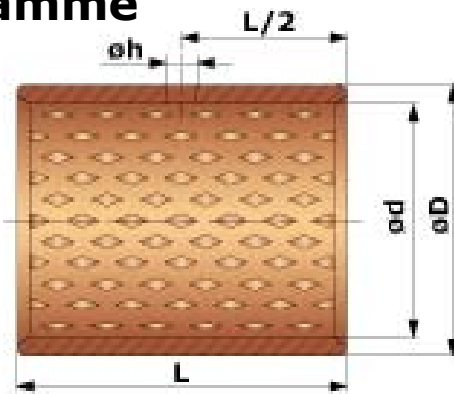

Dimension programme WB700

Code	Designation	d	D	L
270013	10/ 12x 10 WB700	10	12	10
270027	12/ 14x 10 WB700	12	14	10
270030	12/ 14x 15 WB700	12	14	15
270050	14/ 16x 15 WB700	14	16	15
270055	14/ 16x 20 WB700	14	16	20
270057	15/ 17x 12 WB700	15	17	12
270060	15/ 17x 15 WB700	15	17	15
270065	15/ 17x 25 WB700	15	17	25
270070	16/ 18x 15 WB700	16	18	15
270075	16/ 18x 20 WB700	16	18	20
270080	16/ 18x 25 WB700	16	18	25
270085	18/ 21x 15 WB700	18	21	15
270090	18/ 21x 20 WB700	18	21	20
270095	18/ 21x 25 WB700	18	21	25
270100	20/ 23x 15 WB700	20	23	15
270105	20/ 23x 20 WB700	20	23	20
270110	20/ 23x 25 WB700	20	23	25
270115	20/ 23x 30 WB700	20	23	30
270120	22/ 25x 15 WB700	22	25	15
270125	22/ 25x 20 WB700	22	25	20
270130	22/ 25x 25 WB700	22	25	25
270135	22/ 25x 30 WB700	22	25	30
270137	25/ 28x 15 WB700	25	28	15
270140	25/ 28x 20 WB700	25	28	20
270145	25/ 28x 25 WB700	25	28	25
270150	25/ 28x 30 WB700	25	28	30
270160	25/ 28x 50 WB700	25	28	50
270165	28/ 31x 15 WB700	28	31	15
270170	28/ 31x 25 WB700	28	31	25
270175	28/ 31x 30 WB700	28	31	30
270177	30/ 34x 15 WB700	30	34	15
270180	30/ 34x 20 WB700	30	34	20
270183	30/ 34x 25 WB700	30	34	25
270190	30/ 34x 30 WB700	30	34	30
270195	30/ 34x 40 WB700	30	34	40
270200	32/ 36x 20 WB700	32	36	20
270205	32/ 36x 30 WB700	32	36	30
270210	32/ 36x 40 WB700	32	36	40
270220	35/ 39x 20 WB700	35	39	20
270235	35/ 39x 30 WB700	35	39	30
270240	35/ 39x 40 WB700	35	39	40
270245	35/ 39x 50 WB700	35	39	50
270260	40/ 44x 20 WB700	40	44	20
270262	40/ 44x 25 WB700	40	44	25
270265	40/ 44x 30 WB700	40	44	30
270275	40/ 44x 40 WB700	40	44	40
270278	40/ 44x 45 WB700	40	44	45
270285	40/ 44x 50 WB700	40	44	50
270290	42/ 46x 40 WB700	42	46	40
270295	45/ 50x 20 WB700	45	50	20
270300	45/ 50x 30 WB700	45	50	30
270302	45/ 50x 40 WB700	45	50	40
270310	45/ 50x 50 WB700	45	50	50
270315	45/ 50x 60 WB700	45	50	60
270317	45/ 50x 70 WB700	45	50	70
270325	50/ 55x 30 WB700	50	55	30