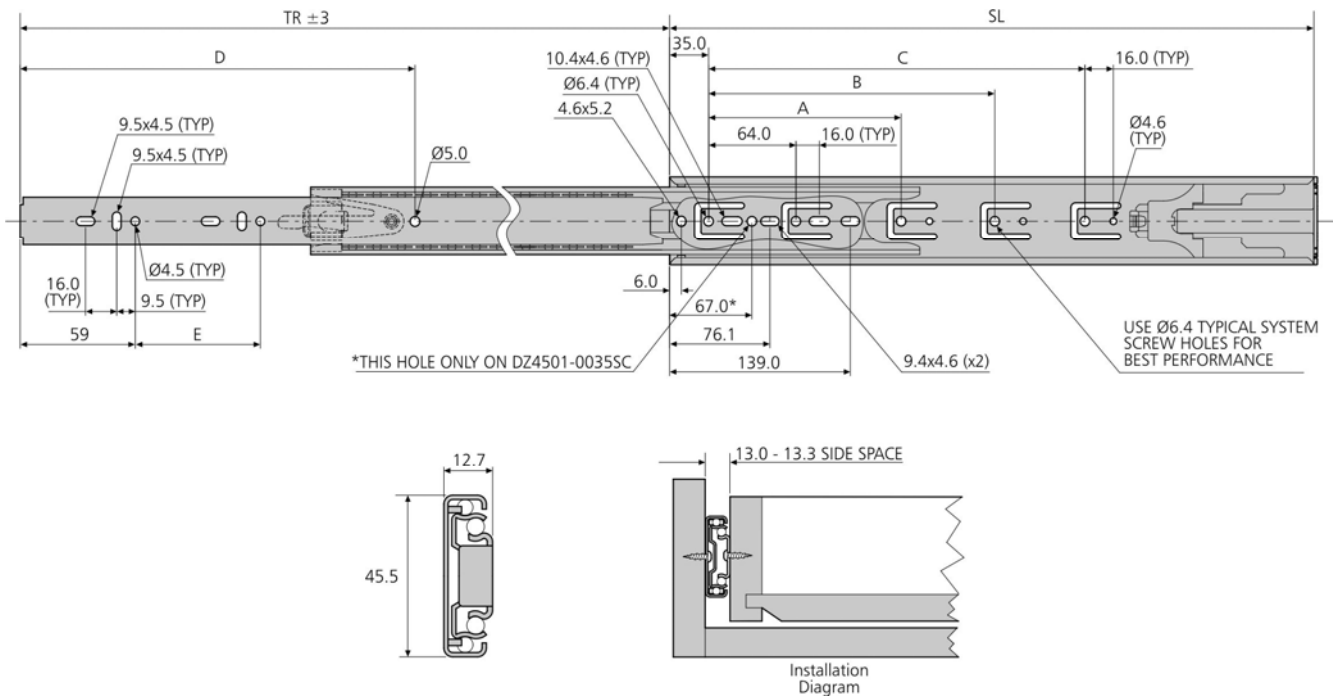

FEATURES

- Soft Close
- 35mm closing stroke
- Load rating up to 35kg (450mm length)
- 100% extension (86% on 350mm)
- Hold-in
- Front disconnect lever
- Zinc finish
- For side mounting

BENEFITS

- Standard 32mm hole pattern
- Breathing tabs
- Off the shelf for fast delivery
- Easy installation

Bee Slide	mm						
	SL	Travel ±3	A	B	C	D	E
DZ4501-0035SC	350	300	128	---	---	223.5	105
DZ4501-0040SC	400	400	180	---	---	273.5	105
DZ4501-0045SC	450	450	---	224	---	318.5	160
DZ4501-0050SC	500	500	---	224	278	369.5	160
DZ4501-0055SC	550	550	---	224	320	421.5	160
DZ4501-0060SC	600	600	---	224	384	447	160

Fixing recommendation: 4mm wood screw/6mm Euro screw/M4 screw