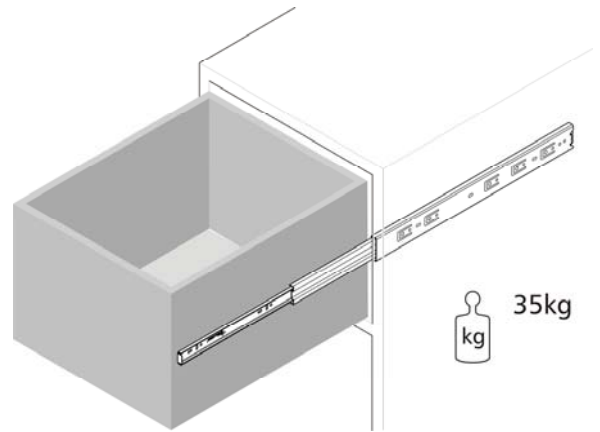

FEATURES

- Soft Close
- 35mm closing stroke
- Load rating up to 35kg (450mm length)
- 100% extension (86% on 350mm)
- Hold-in
- Front disconnect lever
- Zinc finish
- For side mounting

BENEFITS

- Standard 32mm hole pattern
- Breathing tabs
- Off the shelf for fast delivery
- Easy installation

Bee Slide	mm						
	SL	Travel ±3	A	B	C	D	E
DZ4501-0035SC	350	300	128	---	---	223.5	105
DZ4501-0040SC	400	400	180	---	---	273.5	105
DZ4501-0045SC	450	450	---	224	---	318.5	160
DZ4501-0050SC	500	500	---	224	278	369.5	160
DZ4501-0055SC	550	550	---	224	320	421.5	160
DZ4501-0060SC	600	600	---	224	384	447	160